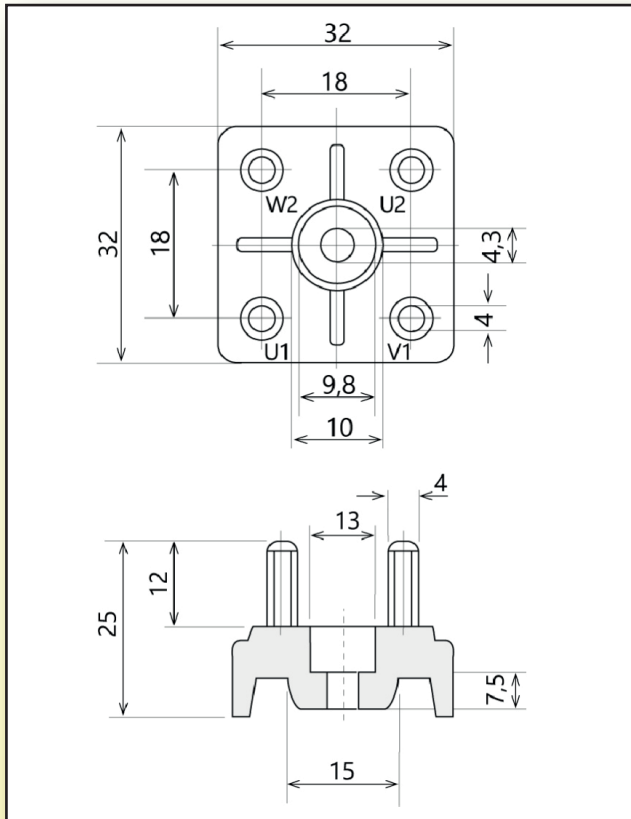

# TERMINAL BLOCK 32x32

<b>Measures</b>	32x32 mm
<b>Materials</b>	Brass
<b>Pins</b>	4 fixed pins with cylindrical base
<b>Accessories</b>	8 nuts + 8 washers
<b>Thermal class</b>	F (150°C)
<b>Approval</b>	UL - CSA