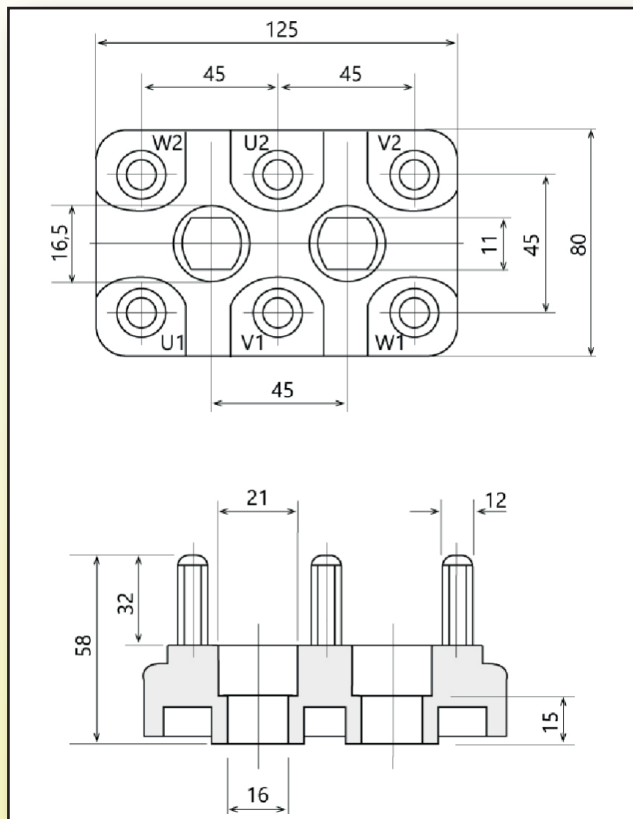

# TERMINAL BLOCK 125x80

|                      |                                    |
|----------------------|------------------------------------|
| <b>Measures</b>      | 125x80 mm                          |
| <b>Materials</b>     | Brass                              |
| <b>Pins</b>          | 6 fixed pins with cylindrical base |
| <b>Accessories</b>   | 12 nuts + 12 washers + 3 bridges   |
| <b>Thermal class</b> | F (150°C)                          |
| <b>Approval</b>      | UL - CSA                           |