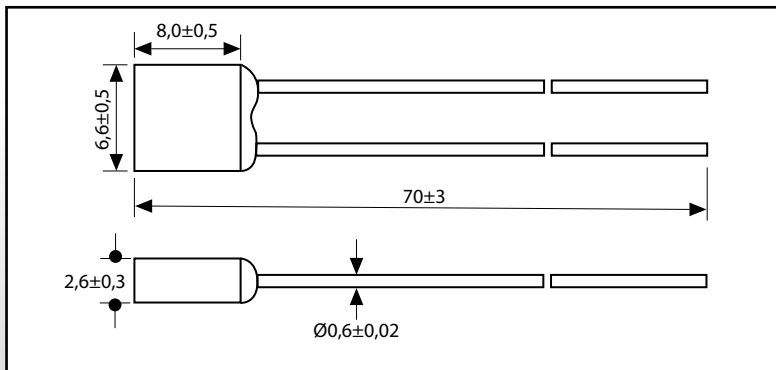

A-5A-F

TERMOFUSIBILE RADIALE

Model	Rated Function Temperature TF	Cutoff temperature	Holding Temperature TH	Maximum Temperature Limit TM	Rating Current IR	Rating Voltage UR
A0-5A-F	84°C	82°C ±2°C	40°C	180°C	5A	250Vac
A1-5A-F	102°C	98°C ±2°C	63°C	180°C	5A	250Vac
A2-5A-F	115°C	112°C ±3°C	75°C	180°C	5A	250Vac
A3-5A-F	125°C	120°C ±3°C	85°C	180°C	5A	250Vac
A4-5A-F	130°C	126°C ±2°C	90°C	180°C	5A	250Vac
A5-5A-F	135°C	131°C ±3°C	90°C	180°C	5A	250Vac
A7-5A-F	138°C	135°C ±2°C	93°C	180°C	5A	250Vac
A8-5A-F	150°C	145°C ±3°C	105°C	180°C	5A	250Vac